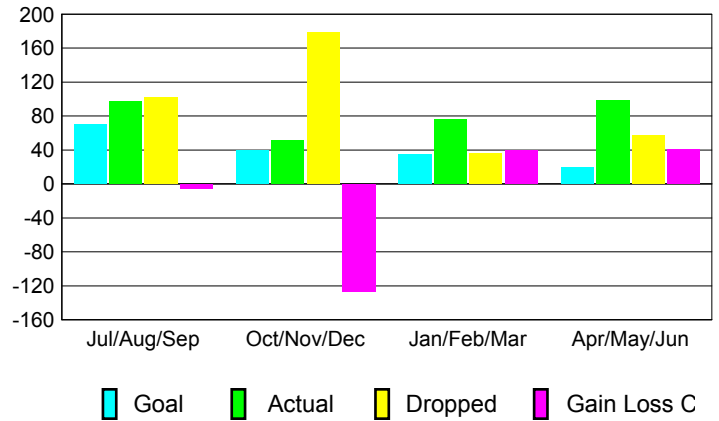

GMT: **VINOD KHANNA**

Location: **PAKISTAN**

GMT CA: **6**

CLUBS

Month	New Club Goal	Actual New Clubs	Actual Dropped Clubs	Gain/Loss of Clubs
2012-2013				
Jul/Aug/Sep	2	3	1	2
Oct/Nov/Dec	1	0	12	-12
Jan/Feb/Mar	1	3	3	0
Apr/May/Jun	0	4	4	0
Totals	4	10	20	-10

Club Results 2012-2013

Goal, New, Dropped, Gain/Loss

YTD Status Quo Clubs 2012-2013

Status Quo Clubs Compared to Status Quo Members

Club Gain/Loss 2012-2013

MEMBERSHIP

Month	Net Memb Goal	Actual New Memb	Actual Dropped Memb	Gain/Loss of Memb
2012-2013				
Jul/Aug/Sep	70	97	102	-5
Oct/Nov/Dec	40	51	178	-127
Jan/Feb/Mar	35	76	36	40
Apr/May/Jun	20	98	57	41
Totals	165	322	373	-51

Membership Results 2012-2013

Goal, New, Dropped, Gain/Loss

Gender Comparison 2012-2013

Membership Gain/Loss 2012-2013