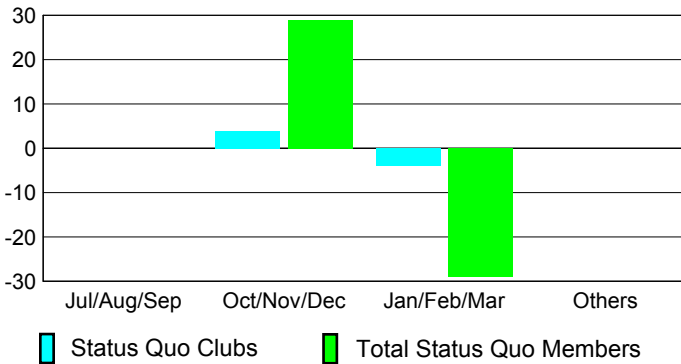

GMT: **VINOD KHANNA**

Location: **PAKISTAN**

GMT CA: **6**

CLUBS

Month	New Club Goal	Actual New Clubs	Actual Dropped Clubs	Gain/Loss of Clubs
2012-2013				
Jul/Aug/Sep	2	3	1	2
Oct/Nov/Dec	1	0	12	-12
Jan/Feb/Mar	1	3	3	0
Apr/May/Jun	0	4	4	0
Totals	4	10	20	-10

Club Results 2012-2013

Goal, New, Dropped, Gain/Loss

YTD Status Quo Clubs 2012-2013

Status Quo Clubs Compared to Status Quo Members

Club Gain/Loss 2012-2013

MEMBERSHIP

Month	Net Memb Goal	Actual New Memb	Actual Dropped Memb	Gain/Loss of Memb
2012-2013				
Jul/Aug/Sep	70	97	102	-5
Oct/Nov/Dec	40	51	178	-127
Jan/Feb/Mar	35	76	36	40
Apr/May/Jun	20	98	57	41
Totals	165	322	373	-51