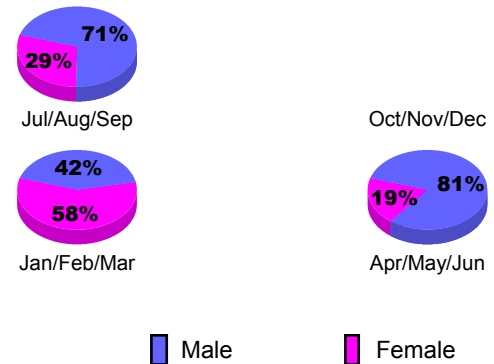

GMT: **VINOD KHANNA**

Location: **PAKISTAN**

GMT CA: **6**

CLUBS

Month	New Club Goal	Actual New Clubs	Actual Dropped Clubs	Gain/Loss of Clubs
2012-2013				
Jul/Aug/Sep	2	3	1	2
Oct/Nov/Dec	1	0	12	-12
Jan/Feb/Mar	1	3	3	0
Apr/May/Jun	0	4	4	0
Totals	4	10	20	-10

Club Results 2012-2013

Goal, New, Dropped, Gain/Loss

YTD Status Quo Clubs 2012-2013

Status Quo Clubs Compared to Status Quo Members

Club Gain/Loss 2012-2013

MEMBERSHIP

Month	Net Memb Goal	Actual New Memb	Actual Dropped Memb	Gain/Loss of Memb
2012-2013				
Jul/Aug/Sep	70	97	102	-5
Oct/Nov/Dec	40	51	178	-127
Jan/Feb/Mar	35	76	36	40
Apr/May/Jun	20	98	57	41
Totals	165	322	373	-51

Membership Results 2012-2013

Goal, New, Dropped, Gain/Loss

Gender Comparison 2012-2013

Membership Gain/Loss 2012-2013