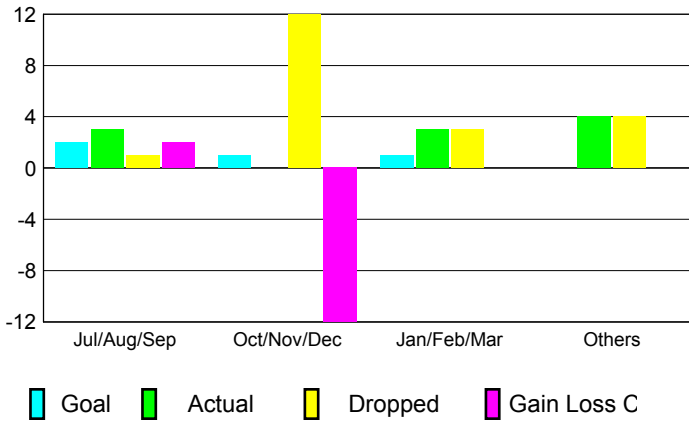

GMT: **VINOD KHANNA**

Location: **PAKISTAN**

GMT CA: **6**

CLUBS

Month	New Club Goal	Actual New Clubs	Actual Dropped Clubs	Gain/Loss of Clubs
2012-2013				
Jul/Aug/Sep	2	3	1	2
Oct/Nov/Dec	1	0	12	-12
Jan/Feb/Mar	1	3	3	0
Apr/May/Jun	0	4	4	0
Totals	4	10	20	-10

Club Results 2012-2013

Goal, New, Dropped, Gain/Loss

YTD Status Quo Clubs 2012-2013

Status Quo Clubs Compared to Status Quo Members

Club Gain/Loss 2012-2013

MEMBERSHIP

Month	Net Memb Goal	Actual New Memb	Actual Dropped Memb	Gain/Loss of Memb
2012-2013				
Jul/Aug/Sep	70	97	102	-5
Oct/Nov/Dec	40	51	178	-127
Jan/Feb/Mar	35	76	36	40
Apr/May/Jun	20	98	57	41
Totals	165	322	373	-51